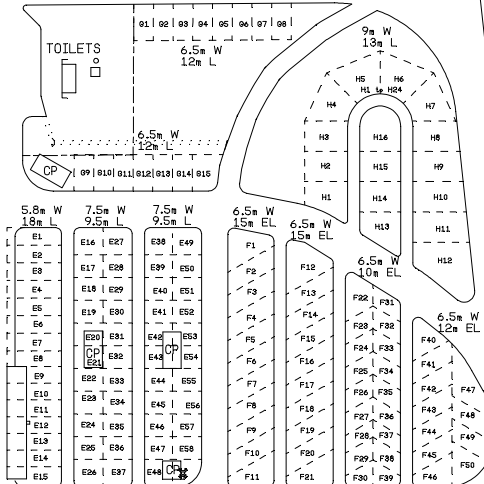

IPSWICH KART CLUB

SPECTATOR CAR PARK

WILLOWBANK RACEWAY

DRIVERS Paddock 71 to 785

V.I.P. CAR PARK

Paddock Entry

Spectator Entry

Toilets

Toilets

Paddock Entry

Stall

Office

Staging Lanes

Corporate Area

Corporate Suites

ATM

Timing Tower

Stall

Toilets

Stall

Stall

Z

W

X