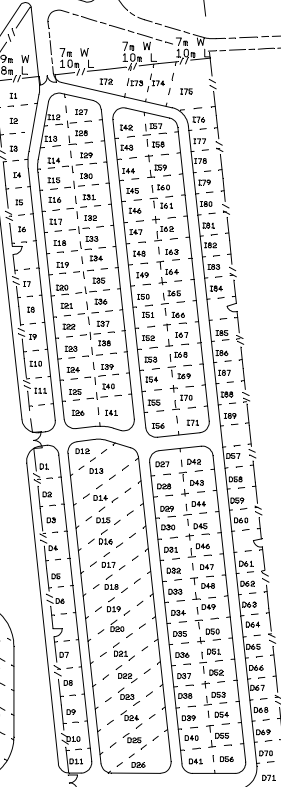

IPSWICH KART CLUB

SPECTATOR CAR PARK

WILLOWBANK RACEWAY

DRIVERS Paddock 71 to 785

V.I.P. CAR PARK

Paddock Entry

Spectator Entry

Toilets

Toilets

Paddock Entry

Stall

Office

Staging Lanes

Corporate Area

Corporate Suites

ATM

Timing Tower

Stall

Toilets

Stall

Stall

Z

W

X